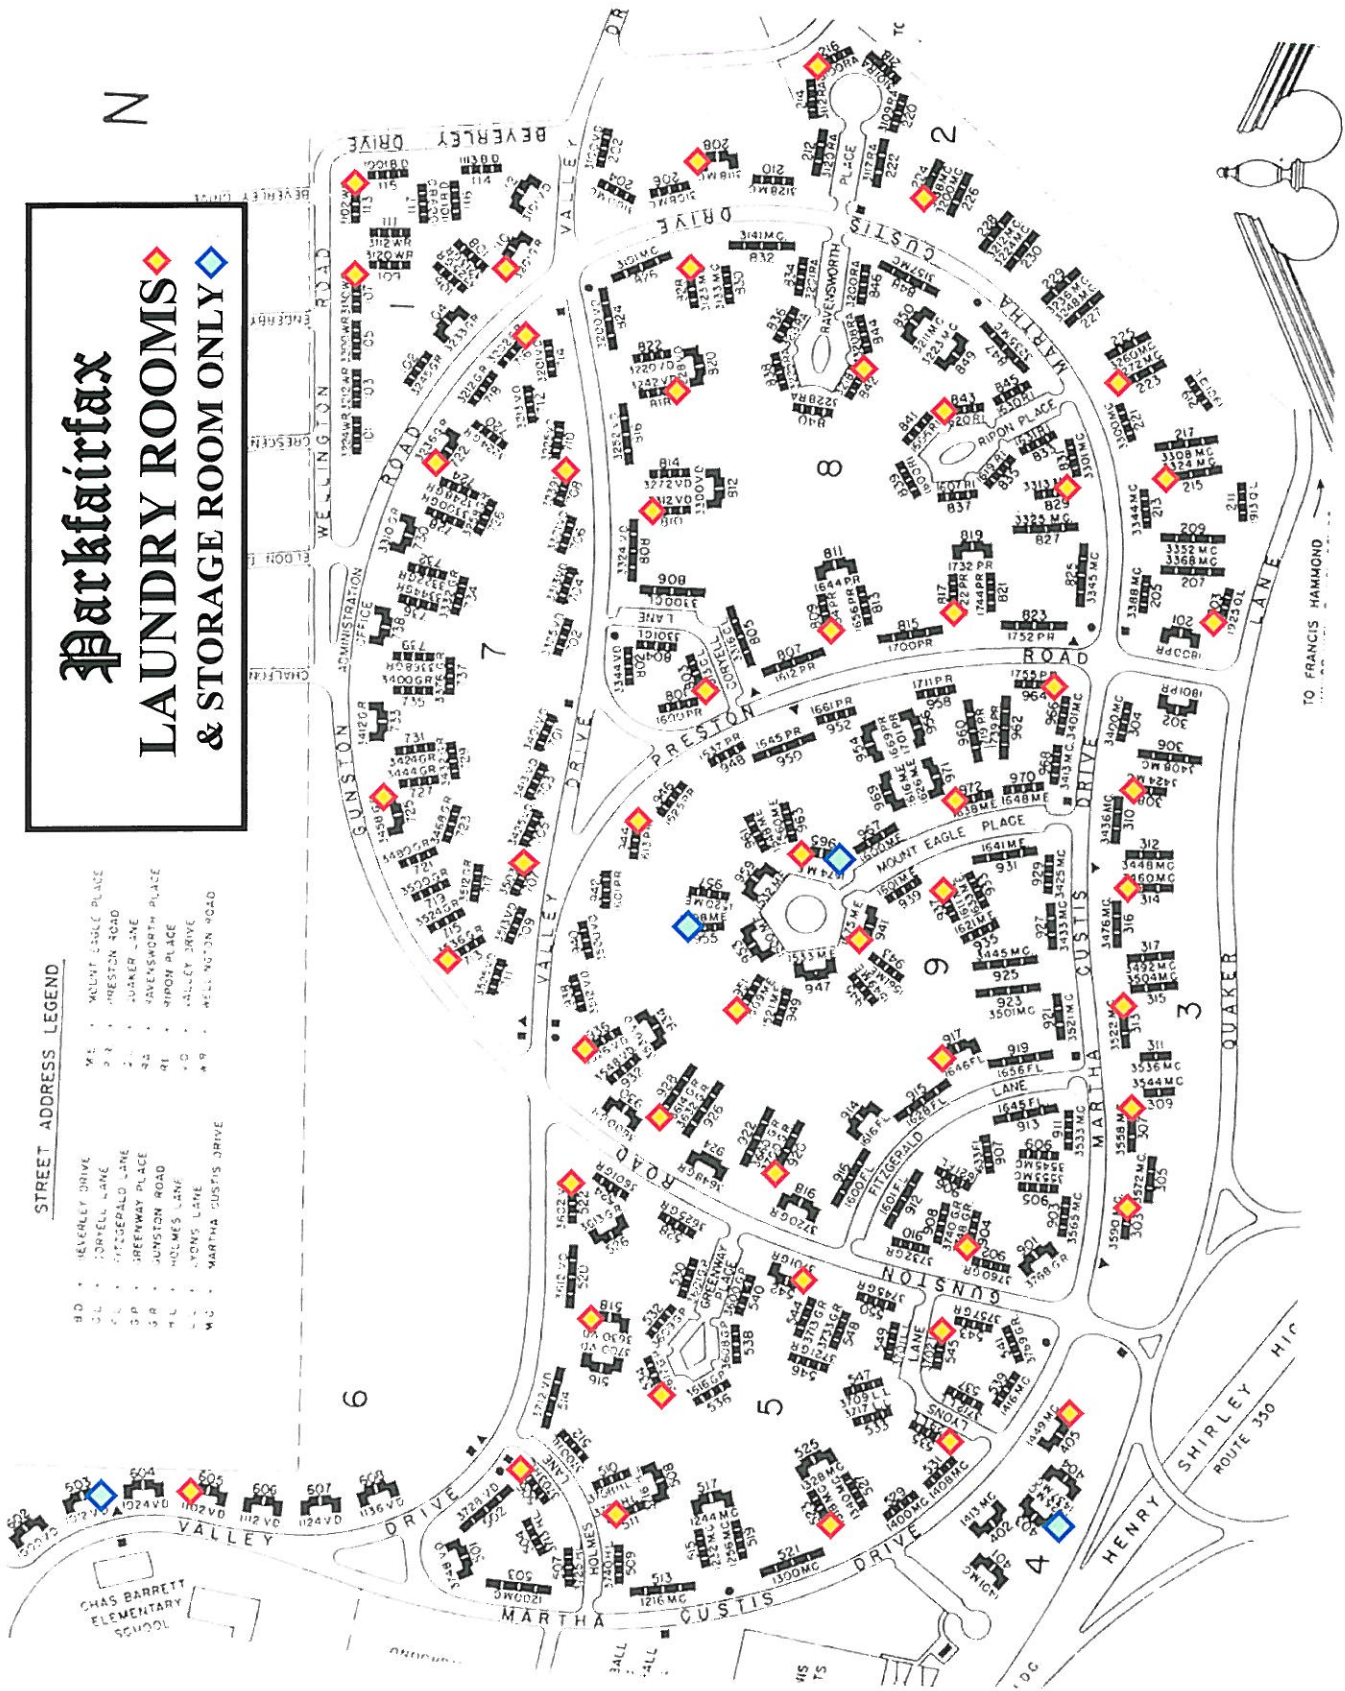

Parkfairfax

LAUNDRY ROOMS
& STORAGE ROOM ONLY

STREET ADDRESS LEGEND

- 80 • BEVERLEY DRIVE
- 81 • JORYELL LANE
- 82 • FITZGERALD LANE
- 83 • GREENWAY LANE
- 84 • GUNSTON ROAD
- 85 • HOLMES LANE
- 86 • SYDNEY LANE
- 87 • VALLEY DRIVE
- 88 • WELLSINGTON ROAD
- 89 • MOUNT EAGLE PLACE
- 90 • PRESTON ROAD
- 91 • HAVESWORTH PLACE
- 92 • RYAN PLACE
- 93 • VALLEY DRIVE
- 94 • WELLSINGTON ROAD